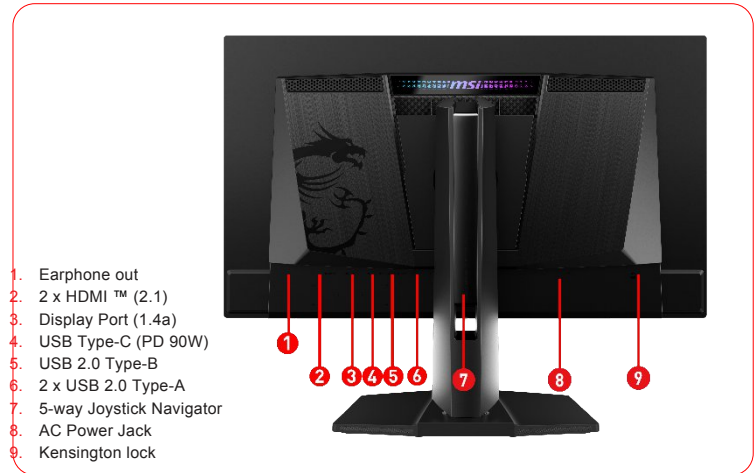

Type-C 90W PD

Built-in an USB Type-C connection with 90W power delivery allows you to effortlessly connect to and charge your devices.

Custom Heatsink

Graphene film and customized heatsink designs, the synergy between these two elements enables monitor to operate without an active cooling fan, achieving a fanless design. This ensures efficient and silent heat dispersion, further extending the panel's lifespan.

CONNECTIONS

1. Earphone out
2. 2 x HDMI™ (2.1)
3. Display Port (1.4a)
4. USB Type-C (PD 90W)
5. USB 2.0 Type-B
6. 2 x USB 2.0 Type-A
7. 5-way Joystick Navigator
8. AC Power Jack
9. Kensington lock