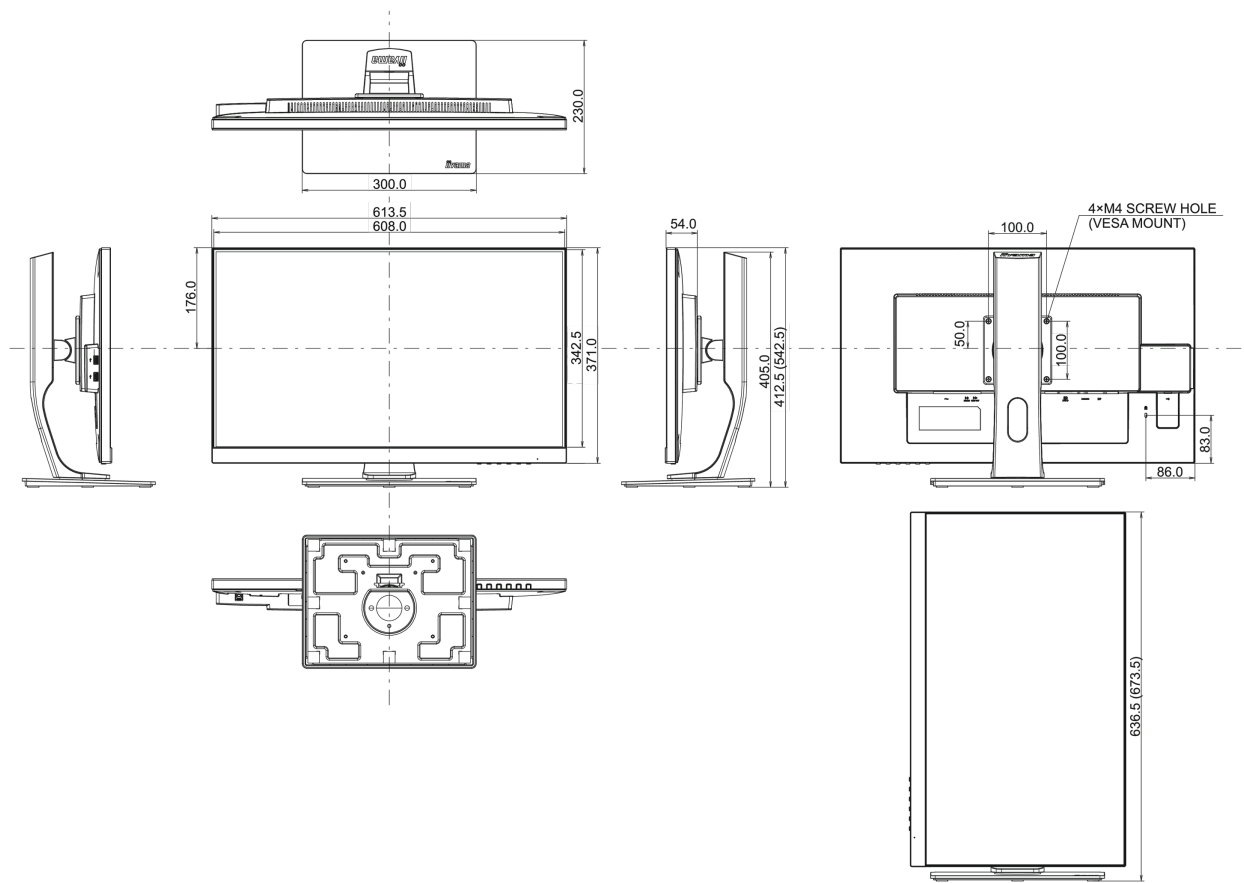

All trademarks and registered trademarks acknowledged. E & O E. Specification subject to change without notice. All LCD's comply with ISO-9241-307:2008 in connection with pixel defects.

© IIYAMA CORPORATION. ALL RIGHTS RESERVED