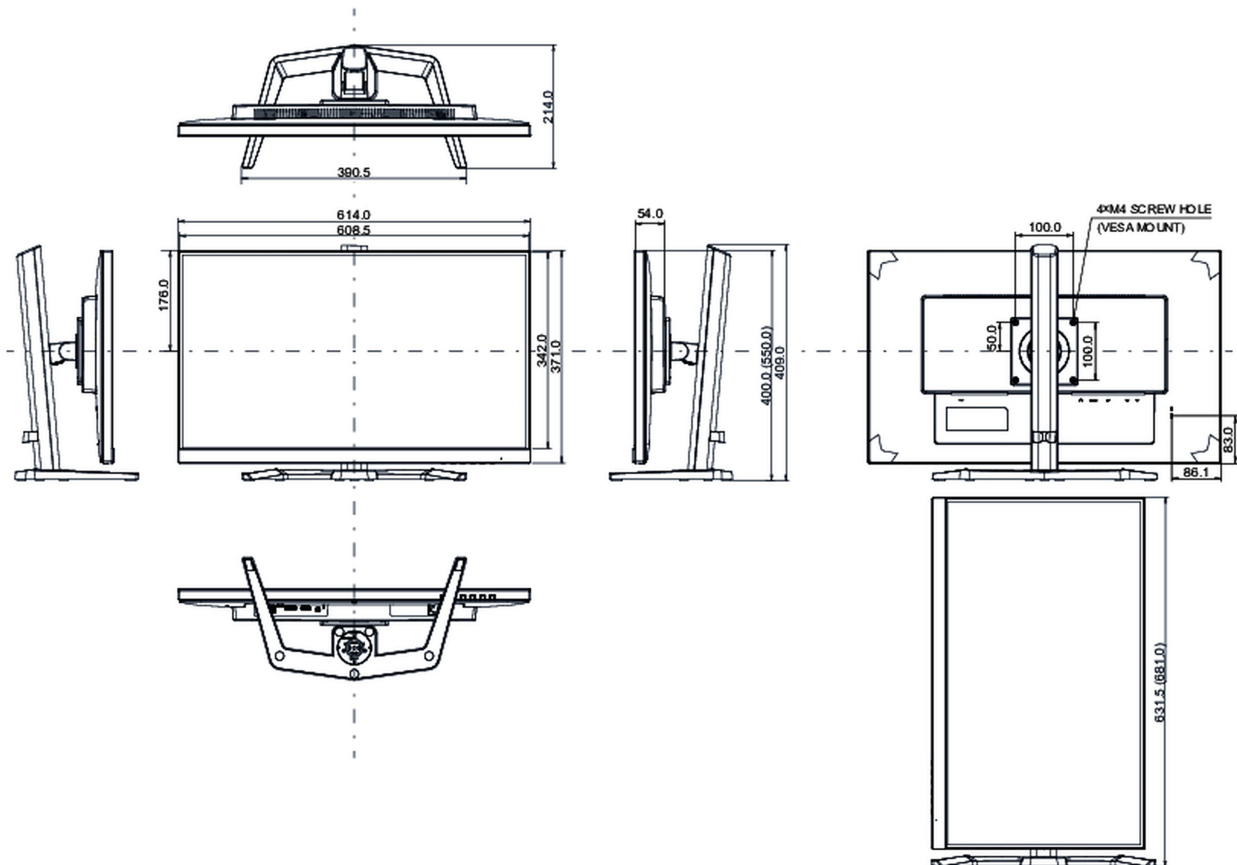

04 MECHANICAL

Display position adjustments	height, pivot (rotation), tilt
Height adjustment	150mm
Rotation (PIVOT function)	90°
Tilt angle	23° up; 5° down
VESA mounting	100 x 100mm
Cable management system	yes

Product dimensions W x H x D	614 x 400 (550) x 214mm
Box dimensions W x H x D	692 x 506 x 207mm
Weight (without box)	5.7kg
Weight (with box)	7,7kg
EAN code	4948570121939

All trademarks and registered trademarks acknowledged. E & O E. Specification subject to change without notice. All LCD's comply with ISO-9241-307:2008 in connection with pixel defects.