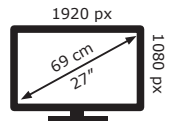

Cooler Master

GM27-CFX

**21** kWh/1000h

ABCDEF**G**

**26** kWh/1000h

2019/2013