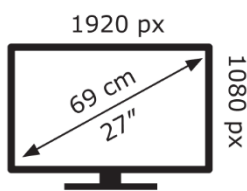

Energy Label for Customers in England, Scotland and
Wales

Energy Label for Customers in Republic of Ireland and
Northern Ireland

acer

KB272 P0

acer

KB272 P0

17 kWh/1000h

17 kWh/1000h