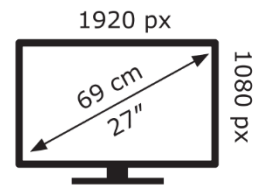

Energy Label for Customers in England, Scotland and
Wales

Energy Label for Customers in Republic of Ireland and
Northern Ireland

acer

KB272 P0

acer

KB272 P0

17 kWh/1000h

17 kWh/1000h