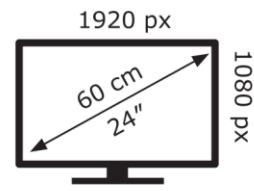

Energy Label for Customers in England, Scotland and
Wales

Energy Label for Customers in Republic of Ireland and
Northern Ireland

acer

KB242Y P0

acer

KB242Y P0

14 kWh/1000h

14 kWh/1000h