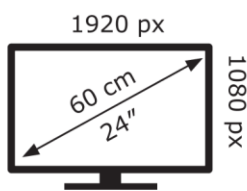

Energy Label for Customers in England, Scotland and
Wales

Energy Label for Customers in Republic of Ireland and
Northern Ireland

acer

KB242Y P0

acer

KB242Y P0

14 kWh/1000h

14 kWh/1000h