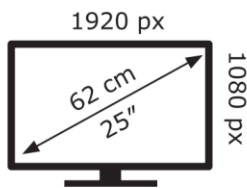

Energy Label for Customers in England, Scotland and

Wales

Energy Label for Customers in Republic of Ireland and

Northern Ireland

acer

EK251Q G

**18** kWh/1000h

2019/2013