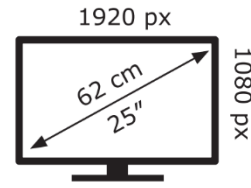

Energy Label for Customers in England, Scotland and

Wales

Energy Label for Customers in Republic of Ireland and

Northern Ireland

acer

EK251Q G

18 kWh/1000h

2019/2013

acer

EK251Q G

18 kWh/1000h

2019/2013