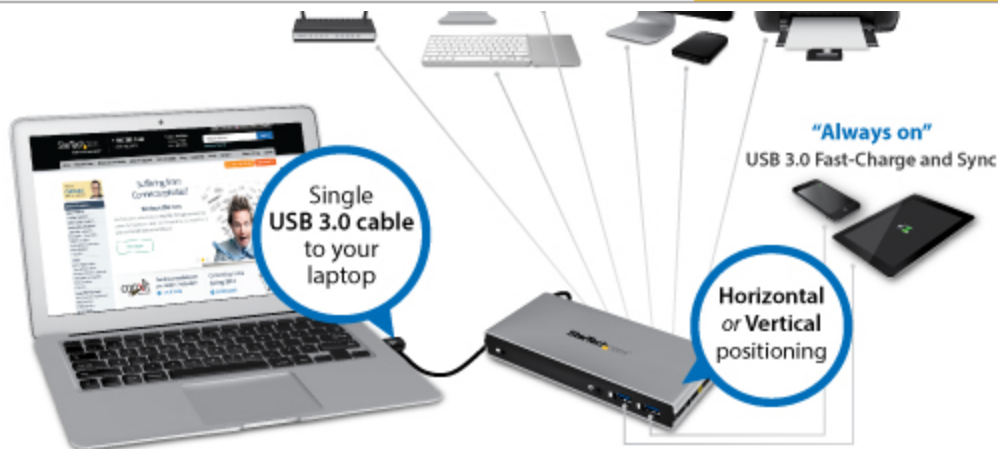

Backed by a StarTech.com 2-year warranty and free lifetime technical support.

Applications

- Connect multiple monitors in a variety of flexible display combinations right out-of-the-box: DVI + DVI, DVI + HDMI, DVI + VGA, HDMI + DVI, HDMI + VGA
- Create a shared workspace or hot desk with an integrated charging station for guests, customers, and colleagues
- Connect a wide variety of peripherals at home / office to a laptop, all from a single USB 3.0 connection
- Neatly set up in mixed environments with upright or horizontal positioning through an included optional stand
- Perfect for use with your MacBook or Ultrabook™, with aesthetically matching silver sand blast housing

Features

- Dual DVI output; DVI to HDMI and DVI to VGA adapters included
- 2x Front-panel USB 3.0 Fast-charge & Sync ports able to charge devices without a host connection
- Vertical or horizontal dock orientation
- 5x total USB 3.0 data throughput ports with UASP support (2x front ports USB Battery Charging Specification 1.2 compliant, and 3x rear ports)
- Front-panel 3.5mm 4-Position TRRS Headset port - Audio/Microphone
- Gigabit Ethernet RJ45 Port with Wake-on-LAN (WOL)
- Matte silver sand blast finish matching Apple® MacBooks
- Includes 1m flexible and ultra-thin USB 3.0 host cable, stand with screws / screwdriver, and 4x rubber feet
- Front-panel Power LED