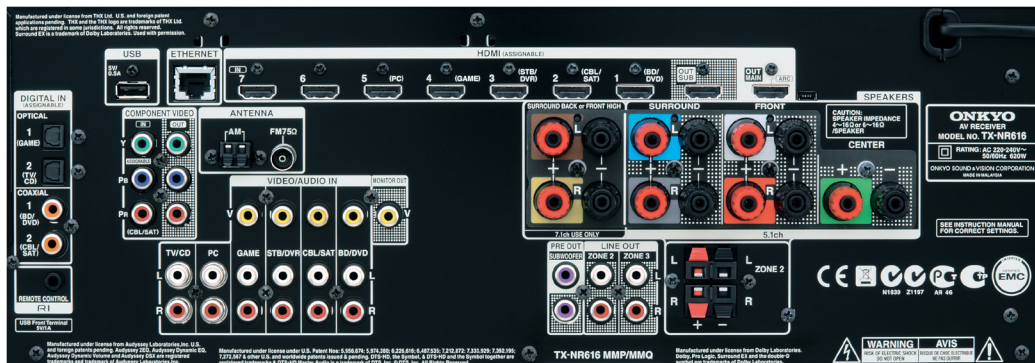

Video Section

Input Sensitivity/Output Level and Impedance	
Video	1.0 Vp-p/75 Ω (Component Y) 0.7 Vp-p/75 Ω (Component Pb/Cb, Pr/Cr) 1.0 Vp-p/75 Ω (Composite)
Component Video Frequency Response	
	5 Hz–100 MHz/+0 dB, -3 dB

Tuner Section

Tuning Frequency Range	
FM	87.5 MHz–108 MHz
AM	522 kHz–1,611 kHz 530 kHz–1,710 kHz
FM/AM Preset Memory	
	40 Stations

General

Power Supply	
	AC 230 V~, 50 Hz (Asian Model: AC 220–240 V~, 50/60 Hz)
Power Consumption	
	620 W
Standby Power Consumption	
	0.2 W
Dimensions (W x H x D)	
	435 x 173.5 x 328 mm
Weight	
	11.0 kg

CARTON

Dimensions (W x H x D)	
	570 x 297 x 423 mm
Weight	
	13.5 kg

Supplied Accessories

1. Indoor FM Antenna • AM Loop Antenna • Speaker Cable Labels
   - Speaker Set-Up Microphone • Instruction Manual
   - Quick Start Guide • Remote Controller • AA (R6) Batteries* x 2
2. *Not included with Chinese model.

Text on receiver may vary with region.

Onkyo Sound & Vision Corporation 2-1 Nishin-cho, Neyagawa-shi, Osaka 572-8540, JAPAN <http://www.onkyo.com/>
Onkyo Europe Electronics GmbH Liegertstrasse 6, 82194 Grobenzell, GERMANY Tel: 49-8142-4401-0 Fax: 49-8142-4401-555 <http://www.eu.onkyo.com/>
Onkyo Europe Electronics GmbH (UK Branch) The Coach House, 81A High Street, Marlow, Buckinghamshire SL7 1AB, UNITED KINGDOM Tel: +44(0)1628-473350 Fax: +44(0)1628-401700
<http://www.onkyo.co.uk/>
Onkyo China Limited Unit 1033, 10/F., Star House, No. 3, Salisbury Road, Tsim Sha Tsui, Kowloon, Hong Kong, CHINA Tel: 852-2429-3118 Fax: 852-2428-9039 <http://www.onkyochina.com/>